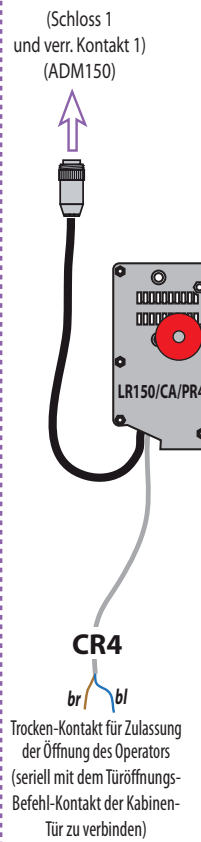

LR150 / PR7

Legende : n = (s) = schwarz
br = (br) = braun
bl = (bl) = blau
v/j = (g/g) = grün/gelb
gr = (gr) = grau
rg = (r) = rot

LR150 / CA

LR150/CA/PR4

LR150 / NI

LR150 / SD

Optionen