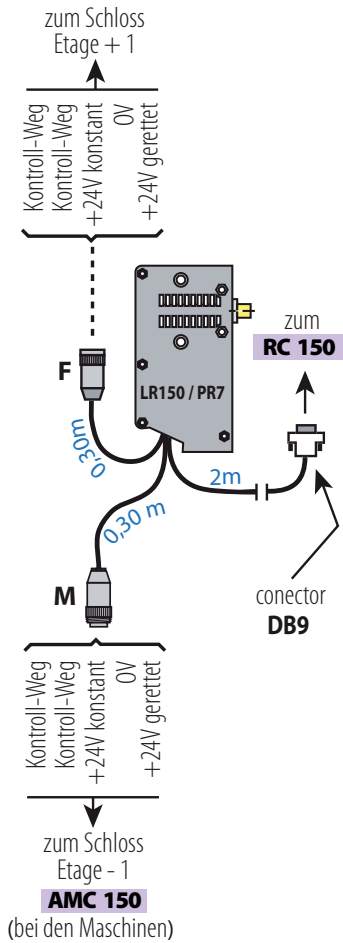

LR150 / PR7

Legende : n = (s) = schwarz
br = (br) = braun
bl = (bl) = blau
v/j = (g/g) = grün/gelb
gr = (gr) = grau
rg = (r) = rot

LR150 / CA

LR150/CA/PR4

LR150 / NI

LR150 / SD

Optionen