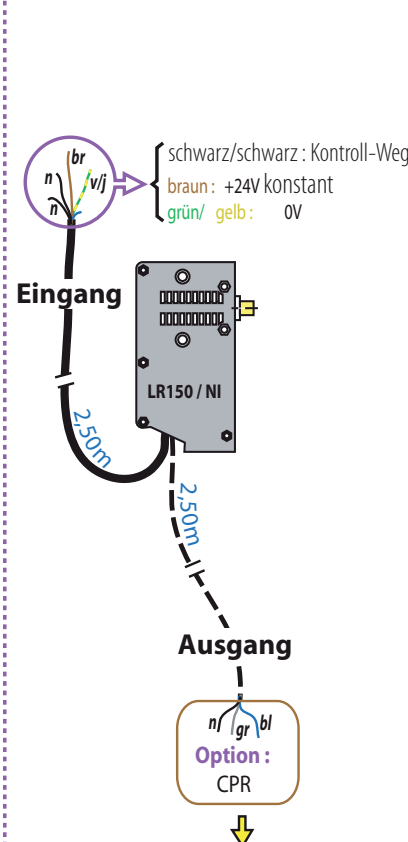

LR150 / PR7

Legende : n = (s) = schwarz
br = (br) = braun
bl = (bl) = blau
v/j = (g/g) = grün/gelb
gr = (gr) = grau
rg = (r) = rot

LR150 / CA

LR150/CA/PR4

LR150 / NI

LR150 / SD

Optionen