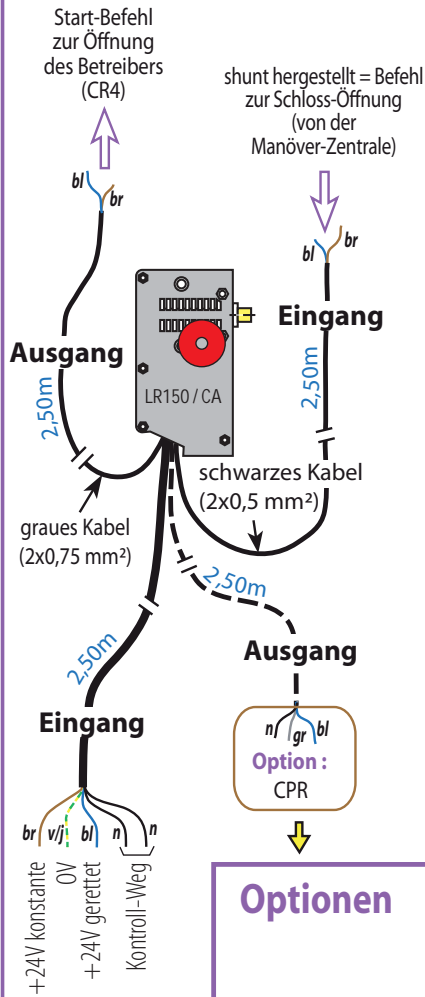

LR150 / PR7

Legende : n = (s) = schwarz
br = (br) = braun
bl = (bl) = blau
v/j = (g/g) = grün/gelb
gr = (gr) = grau
rg = (r) = rot

LR150 / CA

LR150/CA/PR4

LR150 / NI

LR150 / SD

Optionen