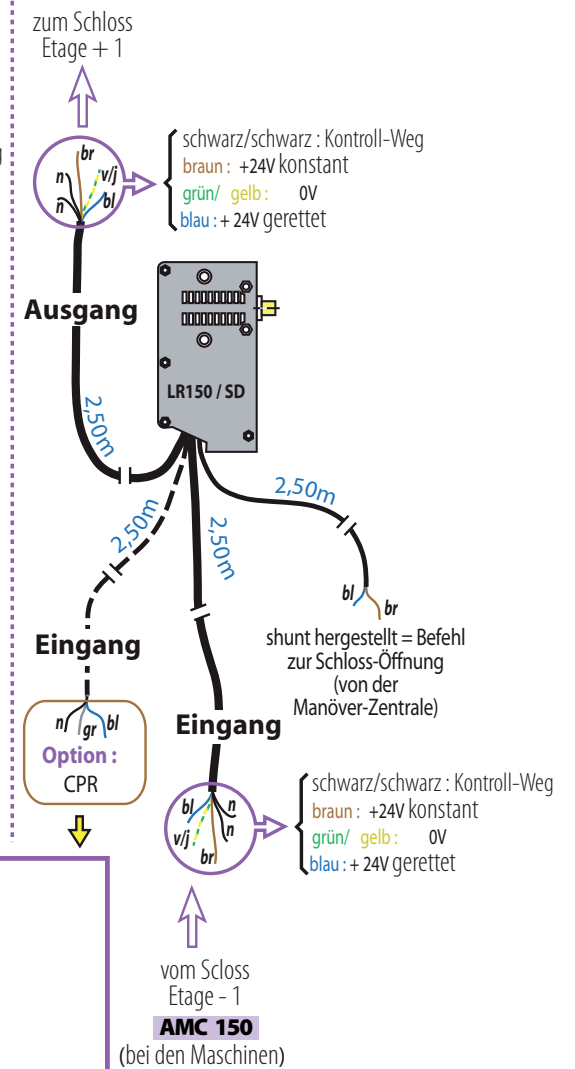

LR150 / PR7

Legende : n = (s) = schwarz
br = (br) = braun
bl = (bl) = blau
v/j = (g/g) = grün/gelb
gr = (gr) = grau
rg = (r) = rot

LR150 / CA

LR150/CA/PR4

LR150 / NI

LR150 / SD

Optionen